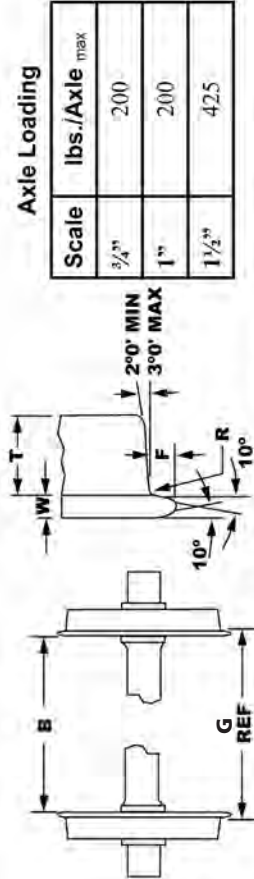

Wheel Dimensions, Axle Loading, and Coupler Height Tables

Axle Loading

Scale	lbs./Axle max
3/4"	200
1"	200
1 1/2"	425

Wheel Dimensions (in inches)

Scale	G _{ref}	B	T _{min}	W _{max}	F	R
3/4"	3.47 ^{+0.020} _{-0.000}	3.28 ^{+0.020} _{-0.000}	.34	.094	.080 ^{+0.014} _{-0.010}	.04 ^{+0.010} _{-0.010}
1"	4.69 ^{+0.020} _{-0.000}	4.44 ^{+0.020} _{-0.000}	.38	.125	.140 ^{+0.016} _{-0.010}	.06 ^{+0.010} _{-0.010}
1 1/2"	7.44 ^{+0.020} _{-0.000}	7.12 ^{+0.020} _{-0.000}	.59	.156	.187 ⁽¹⁾ max	.094 ^{+0.010} _{-0.010}